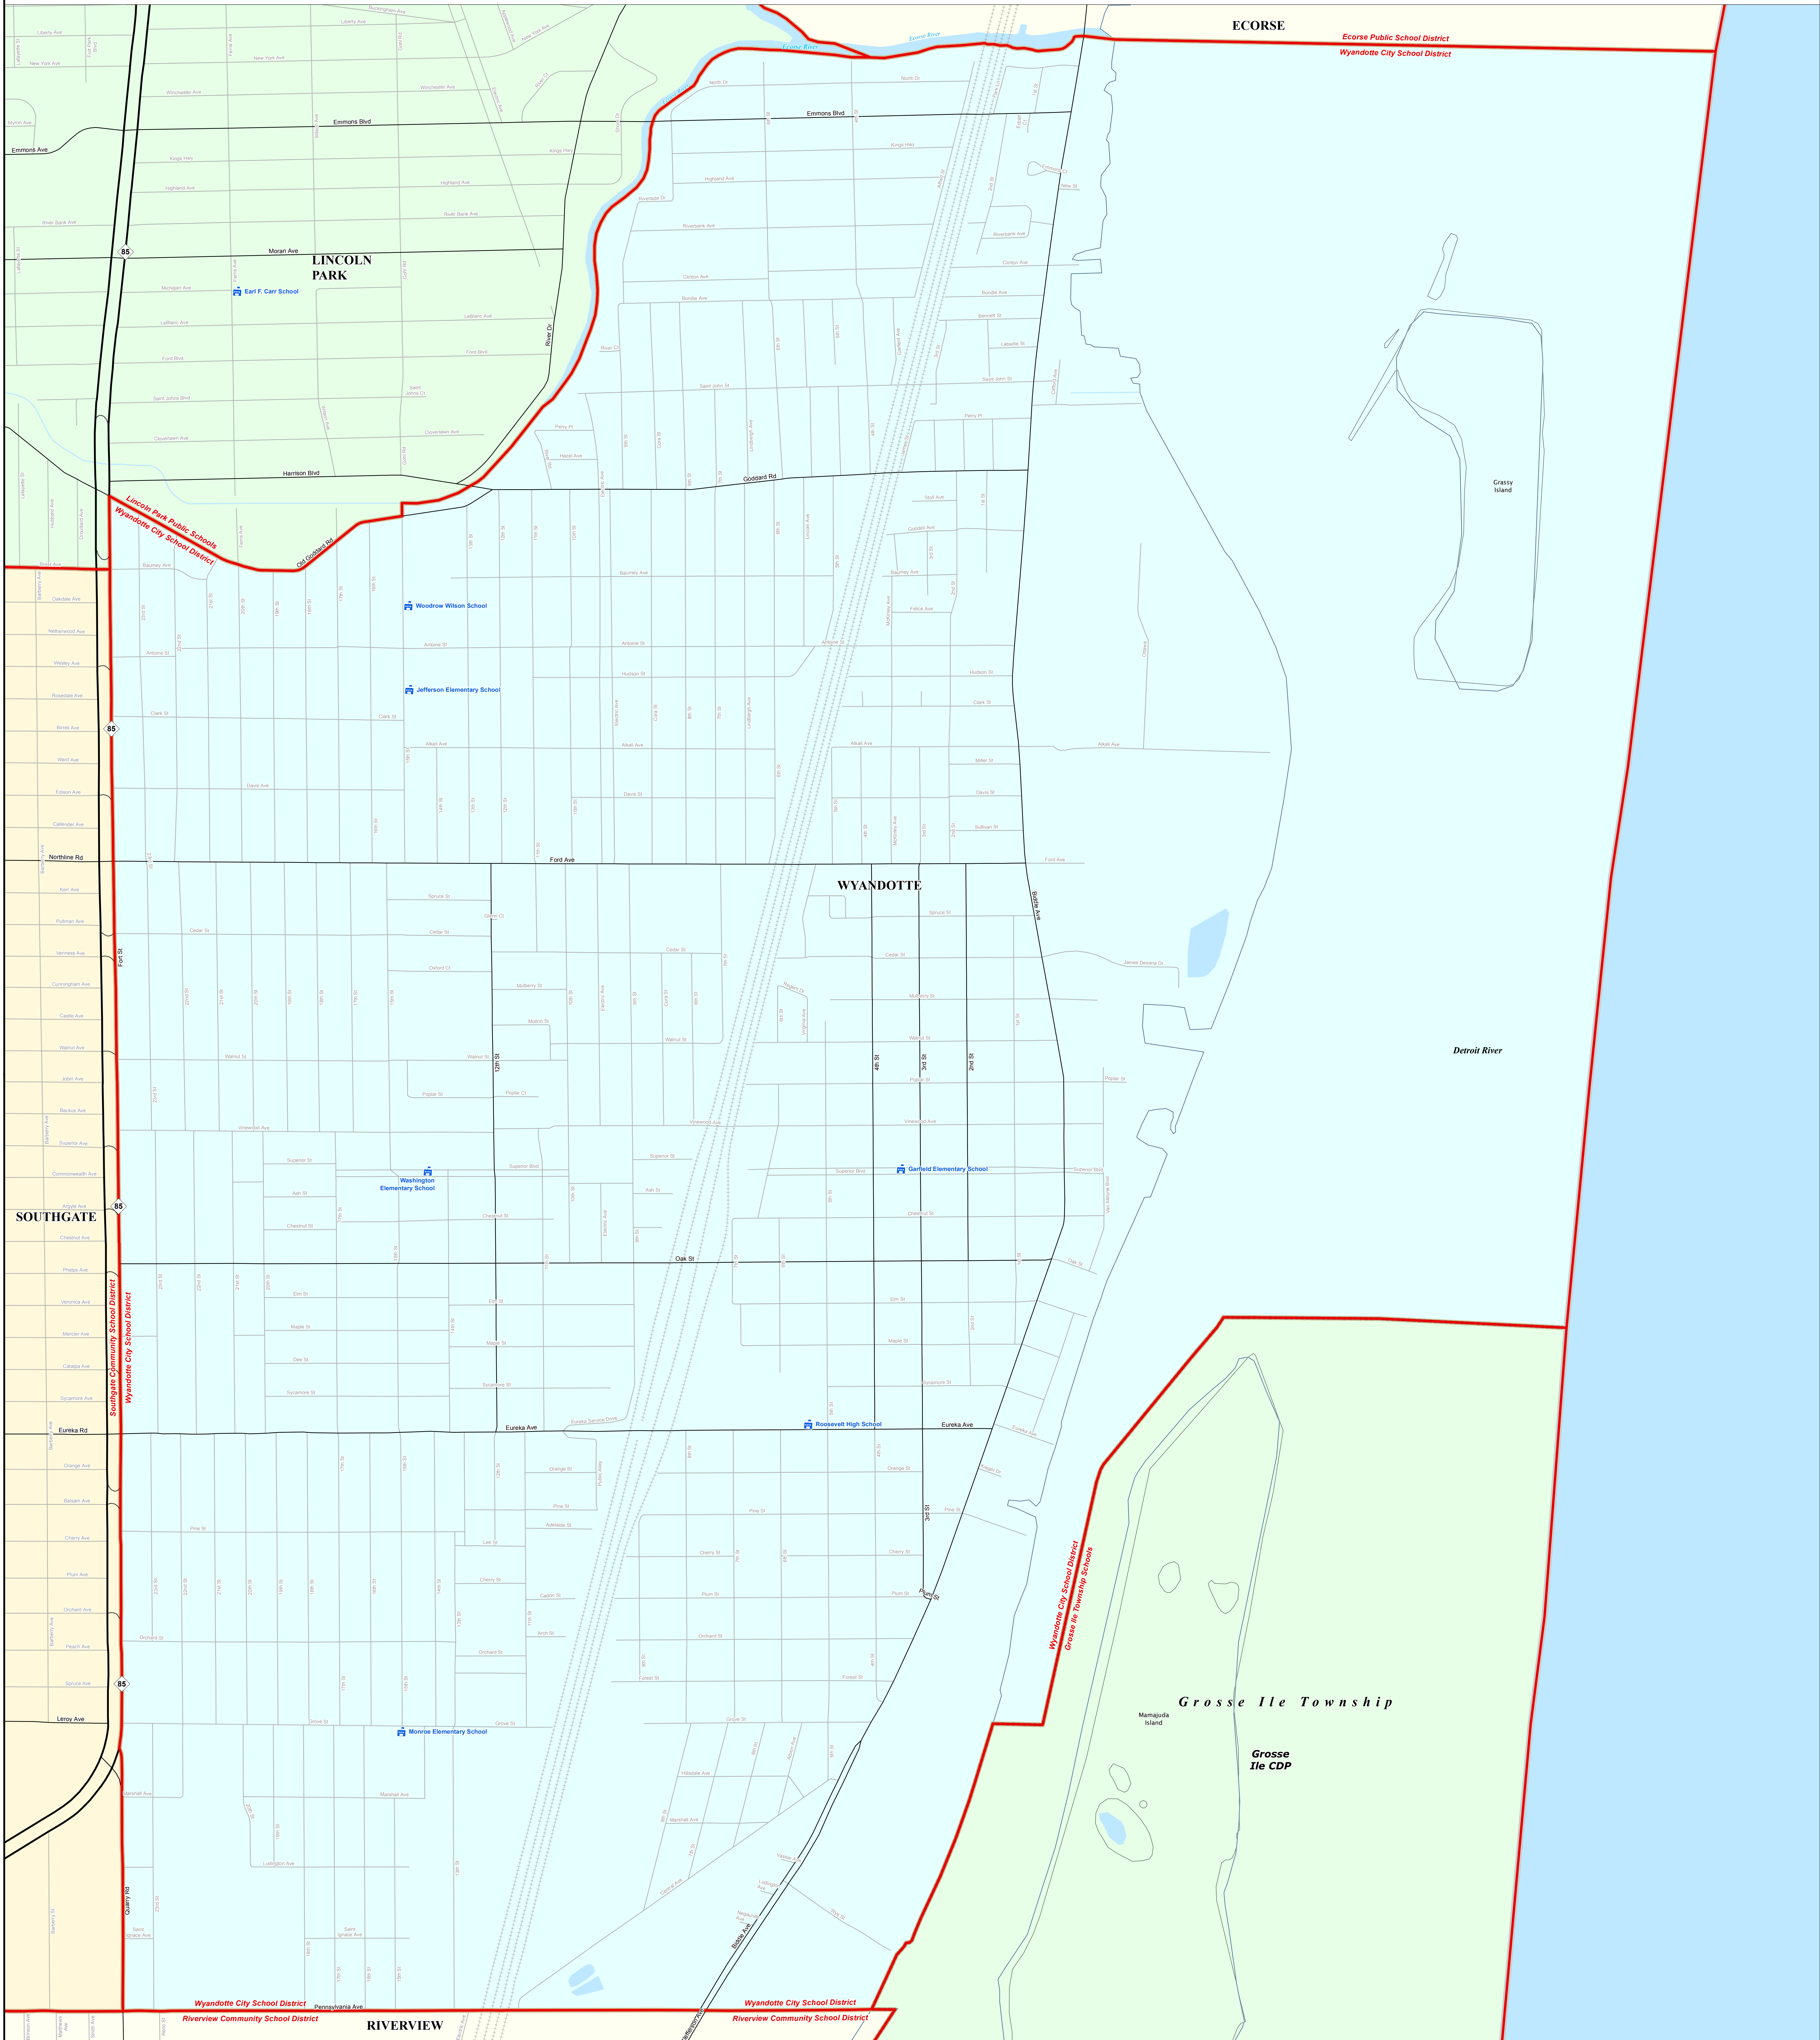

WYANDOTTE CITY SCHOOL DISTRICT

Wayne RESA

0 0.25 0.5 1 Miles

*Note: Non K-12 School Districts identified with Asterisk (*) in Name

11/14/13

Legend	
School District	School
County	Water Feature
City	Railroad
Township	River, Stream, or Drain
Village	Freeway
Census Designated Place	Highway
	Primary Road
	Local Road

Source: Michigan Geographic Framework, v13a